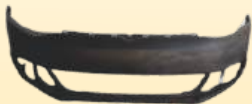

**SUITABLE FOR
FABIA (TYPE 1)**

**SUITABLE FOR
FABIA (TYPE 2)**

**SUITABLE FOR
LAURA (TYPE 2)**

WV

SKODA

JPT-155
BUMPER FRONT

JPT-047
BUMPER FRONT

JPT-048
BUMPER FRONT